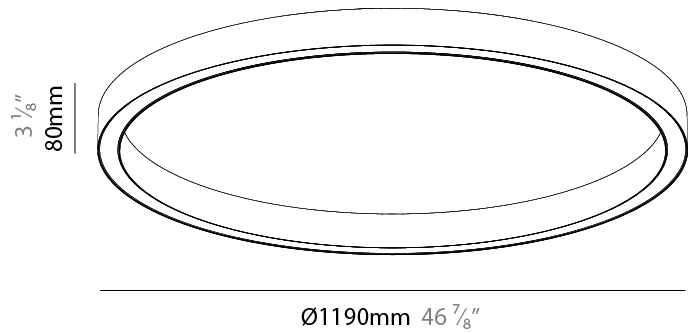

A3D417-	-	-
base number	LED Dimming	Finishes (Diamond) Diffuser Options

1. To build a product code in our configurator select the specify button on the base model # product page
2. To build a manual product code on this datasheet choose from the options listed below in blue font and add the suffix to the base model #

GENERAL

Series: Glorious
Subseries: Glorious 45
Partner: Prolicht
Division: Architectural
Installation: Surface
Product Type: Ceiling Surface
Mounting Location: Ceiling
Light Distribution: Direct

PHYSICAL

Shape: Round
Diameter (mm): 1190
Diameter (in): 46 ⁷/₈
Height (mm): 76
Height (in): 3
Weight (kg): 4
Diffuser: PMMA - Opal / Microprism / Clear Microprism
Fixture Finish: SSR / BKV / CWI / CRY / HAB / UFT / ITA / RUA / FTG / MYG / LOD / PUS / FRO / FUP / KIA / POP / BLS / SPG / MEY / GOH / CHC / COM / ABZ / JAG / OBR / MOS / ROR
Fixture Material: PMMA / Aluminum

ELECTRICAL

Lamp Type: LED
Input Wattage (W): 65.3
Total Output Wattage (W): 59.4
Dimming: Non-dimming / DALI Dimming / MATTER Dimming
Driver Included: Yes
Driver Location: Integrated
Driver Type: Constant Current - Universal
Driver Class: Class 2
Input Voltage (V): 120 - 277

LED

Color Temperature (°K): 2700-6500 Tunable White
Max. Delivered Lumen (lm): Max 7663
Nominal Lumen (lm): Max 10781
CRI: >90 CRI
Lamp Life (hrs): 50000

OPTICAL

Adjustability: Fixed

RATINGS AND CERTIFICATIONS

Certified By: Certified for North American Standards
IP rating: IP40