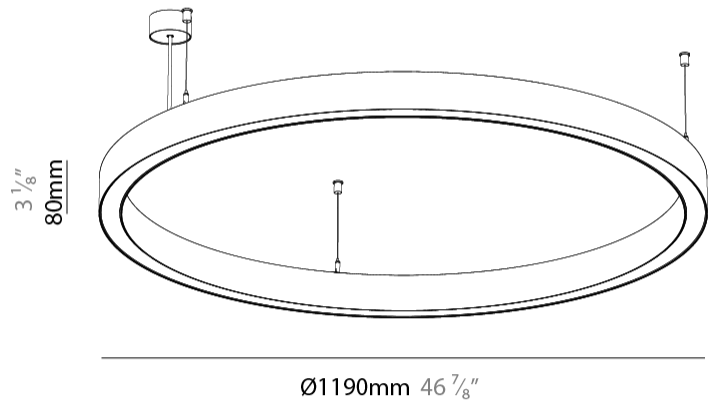

1. To build a product code in our configurator select the specify button on the base model # product page
2. To build a manual product code on this datasheet choose from the options listed below in blue font and add the suffix to the base model #

GENERAL

Series: Glorious
Subseries: Glorious 45
Partner: Prolicht
Division: Architectural
Installation: Suspension
Product Type: Pendant
Mounting Location: Ceiling
Light Distribution: Direct

PHYSICAL

Shape: Round
Diameter (mm): 1190
Diameter (in): 46 7/8
Height (mm): 76
Height (in): 3
Weight (kg): 4
Diffuser: [PMMA - Opal / Microprism / Clear Microprism](#)
Fixture Finish: [SSR / BKV / CWI / CRY / HAB / UFT / ITA / RUA / FTG / MYG / LOD / PUS / FRO / FUP / KIA / POP / BLS / SPG / MEY / GOH / CHC / COM / ABZ / JAG / OBR / MOS / ROR](#)
Fixture Material: [PMMA / Aluminum](#)
Cable Details: [2000mm/78 3/4" or 6000mm/236 1/4" Cable Transparent](#)

ELECTRICAL

Lamp Type: LED
Input Wattage (W): 65.3
Total Output Wattage (W): 59.1
Dimming: [Non-dimming / DALI Dimming / MATTER Dimming](#)
Driver Included: Yes
Driver Location: Integrated
Driver Type: Constant Current - Universal
Driver Class: Class 2
Input Voltage (V): 120 - 277

LED

Color Temperature (°K): 2700-6500 Tunable White
Max. Delivered Lumen (lm): Max 7663
Nominal Lumen (lm): Max 10781
CRI: >90 CRI
Lamp Life (hrs): 50000

OPTICAL

Adjustability: Fixed

RATINGS AND CERTIFICATIONS

Certified By: Certified for North American Standards
IP rating: IP40